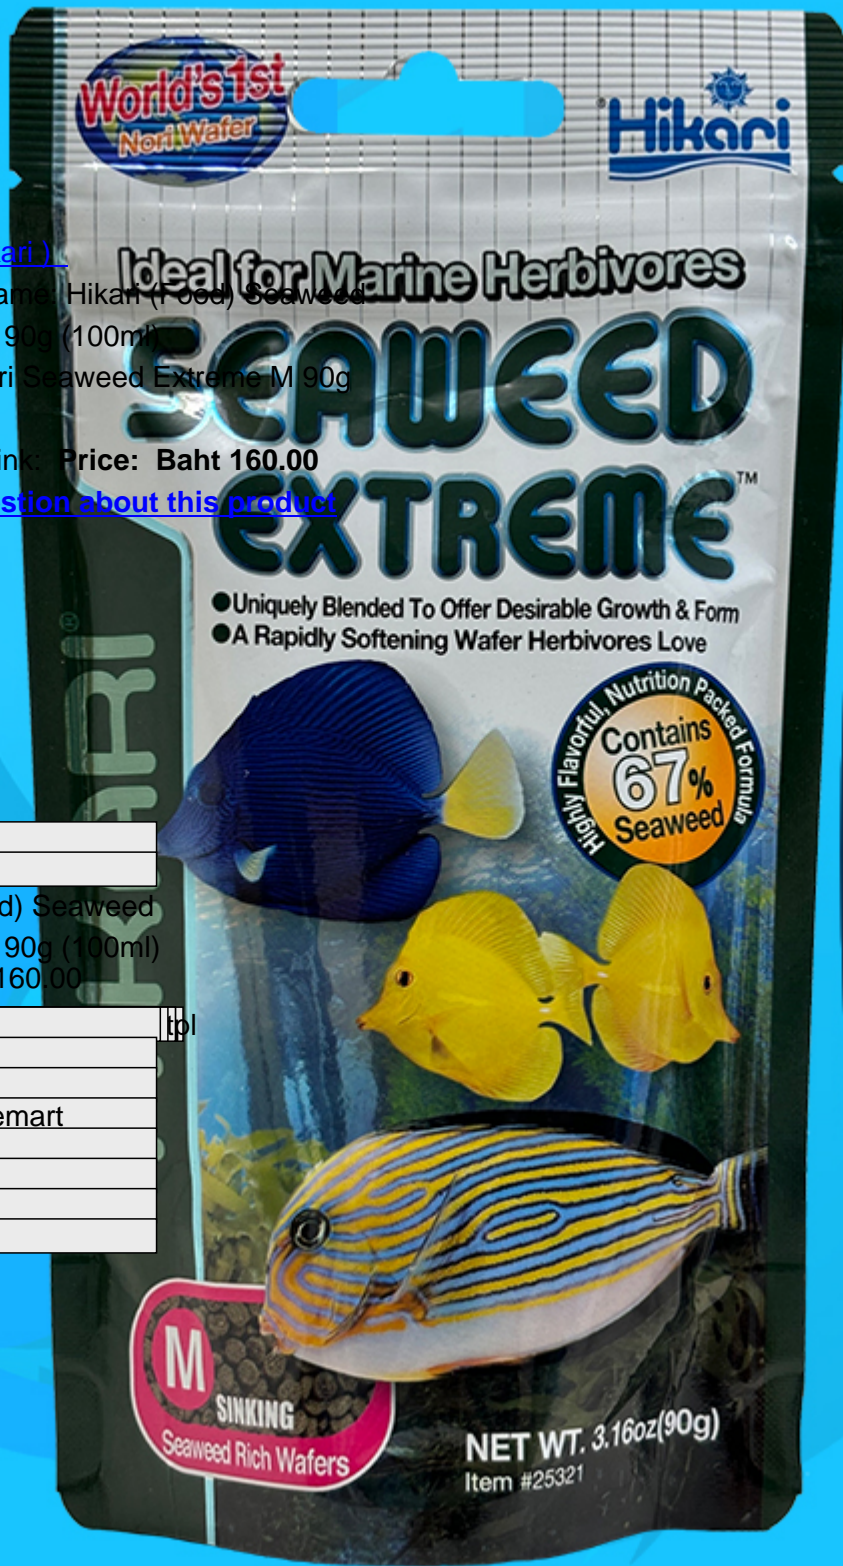

seasunaquarium.com

SeaSun aquarium

[Aquarium Product](#)

[Food \(Freshwater & Saltwater\)](#)

[Fish Food](#)

[Hikari \(Food\) Seaweed Extreme M 90g \(100ml\)](#)

[Hikari \(Food\) Seaweed Extreme S 100g \(150ml\)](#) [Hikari \(Food\) Seaweed Extreme M 250g \(500ml\)](#)

Brand: ([Hikari](#))
 Product Name: Hikari (Food) Seaweed
 Extreme M 90g (100ml)
 SKU: Hikari Seaweed Extreme M 90g
 (100ml)
 Barcode Link: Price: Baht 160.00
[Ask a question about this product](#)

1377
0
Hikari (Food) Seaweed
Extreme M 90g (100ml)
() Baht 160.00
74
tp
cartAdd
com virtuemart
0

S(mini) pellet sizes

M(medium) pellet sizes

Number pieces in packaging:1Number pieces in box:24

Customer Reviews:

There are yet no reviews for this product.
Please log in to write a review.

You may also be interested in this/these product(s)