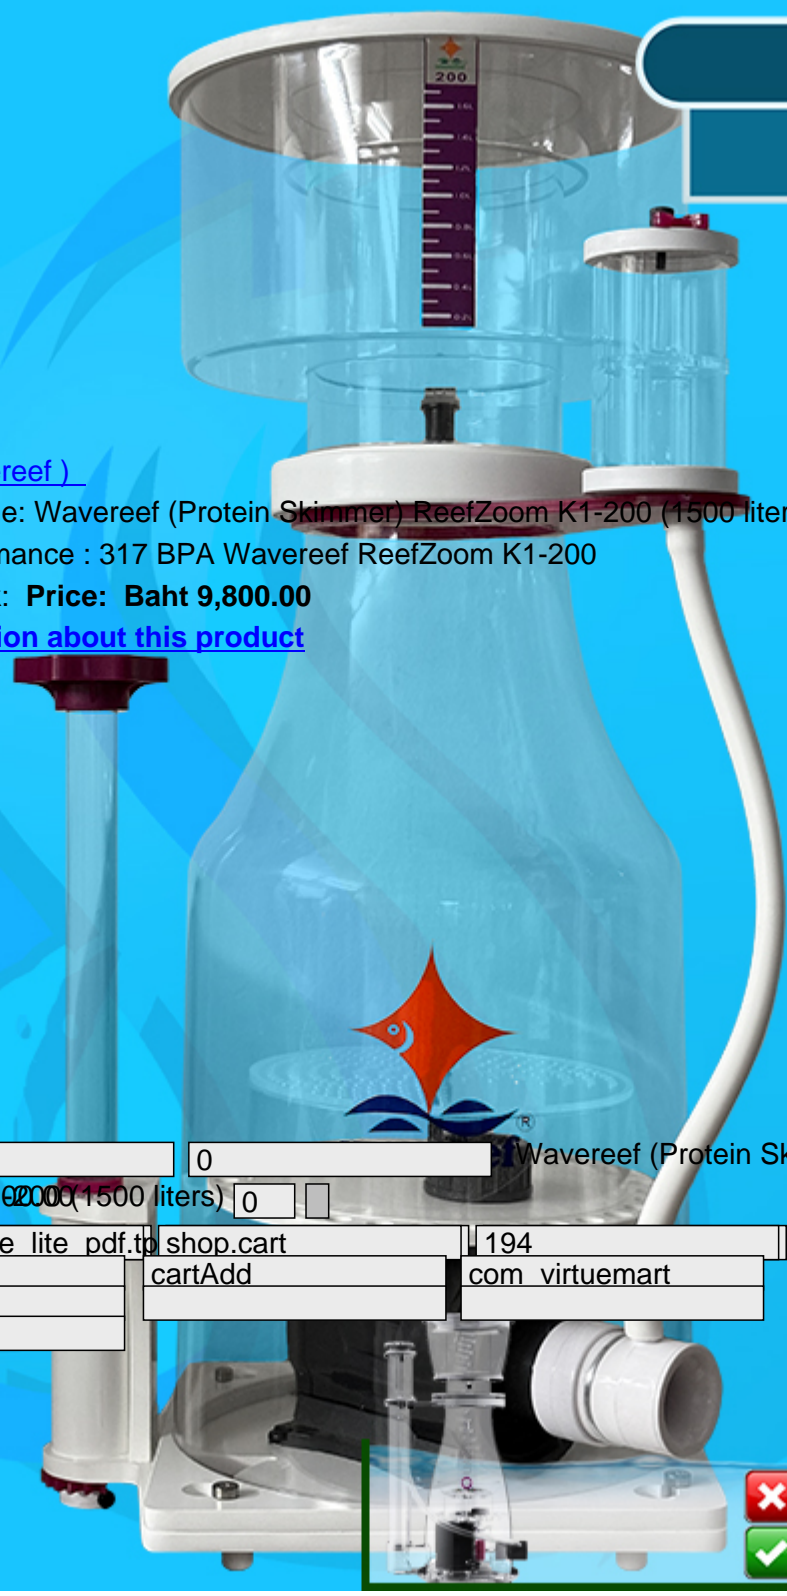

seasunaquarium.com

SeaSun aquarium

[Aquarium Product](#)

[Protein Skimmer \(Saltwater Only\)](#)

[Skimmer for Mid-Large Tank \(800-1500 liters\)](#)

Wavereef (Protein Skimmer) ReefZoom K1-200 (1500 liters)

[Wavereef \(Protein Skimmer\) ReefZoom K1-160 \(900 liters\) Wavereef \(Protein Skimmer\) ReefZoom K1-200+ \(1500 liters\)](#)

18w
AIR 900
liters/hr

Brand: ([Wavereef](#))

Product Name: Wavereef (Protein Skimmer) ReefZoom K1-200 (1500 liters)

SKU: Performance : 317 BPA Wavereef ReefZoom K1-200

Barcode Link: Price: Baht 9,800.00

[Ask a question about this product](#)

363 0 Wavereef (Protein Skimmer) ReefZoom K1-200 (1500 liters) 0

shop.flypage lite pdf.to shop.cart 194
cartAdd com virtuemart