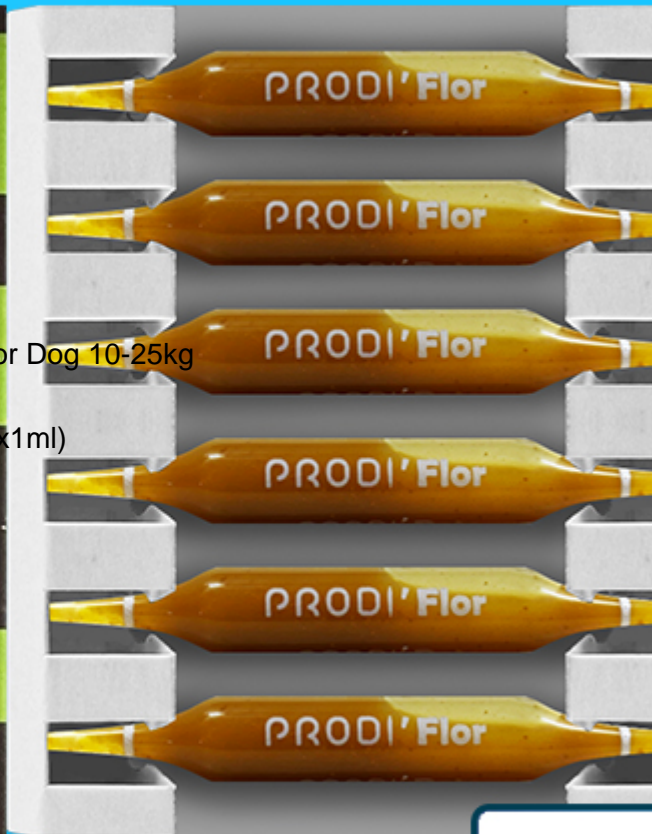

seasunaquarium.com

SeaSun aquarium

[Dog Product](#)

[Dog Health](#)

[ProdiPets \(Dog Health\) ProdiFlor Dog 10-25kg \(M\) \(30x1ml\)](#)

[ProdiPets \(Dog Health\) ProdiFlor Dog 0-10kg \(S\) \(30x1ml\)](#) [ProdiPets \(Dog Health\) ProdiFlor Dog >25kg \(L\) \(30x1ml\)](#)

Brand: ([ProdiPets](#))

Product Name: ProdiPets (Dog Health) ProdiFlor Dog 10-25kg (M) (30x1ml)

SKU: ProdiPets ProdiFlor Dog 10-25kg (M) (30x1ml)

Barcode Link: **Price:** [Ask a question about this product.](#)