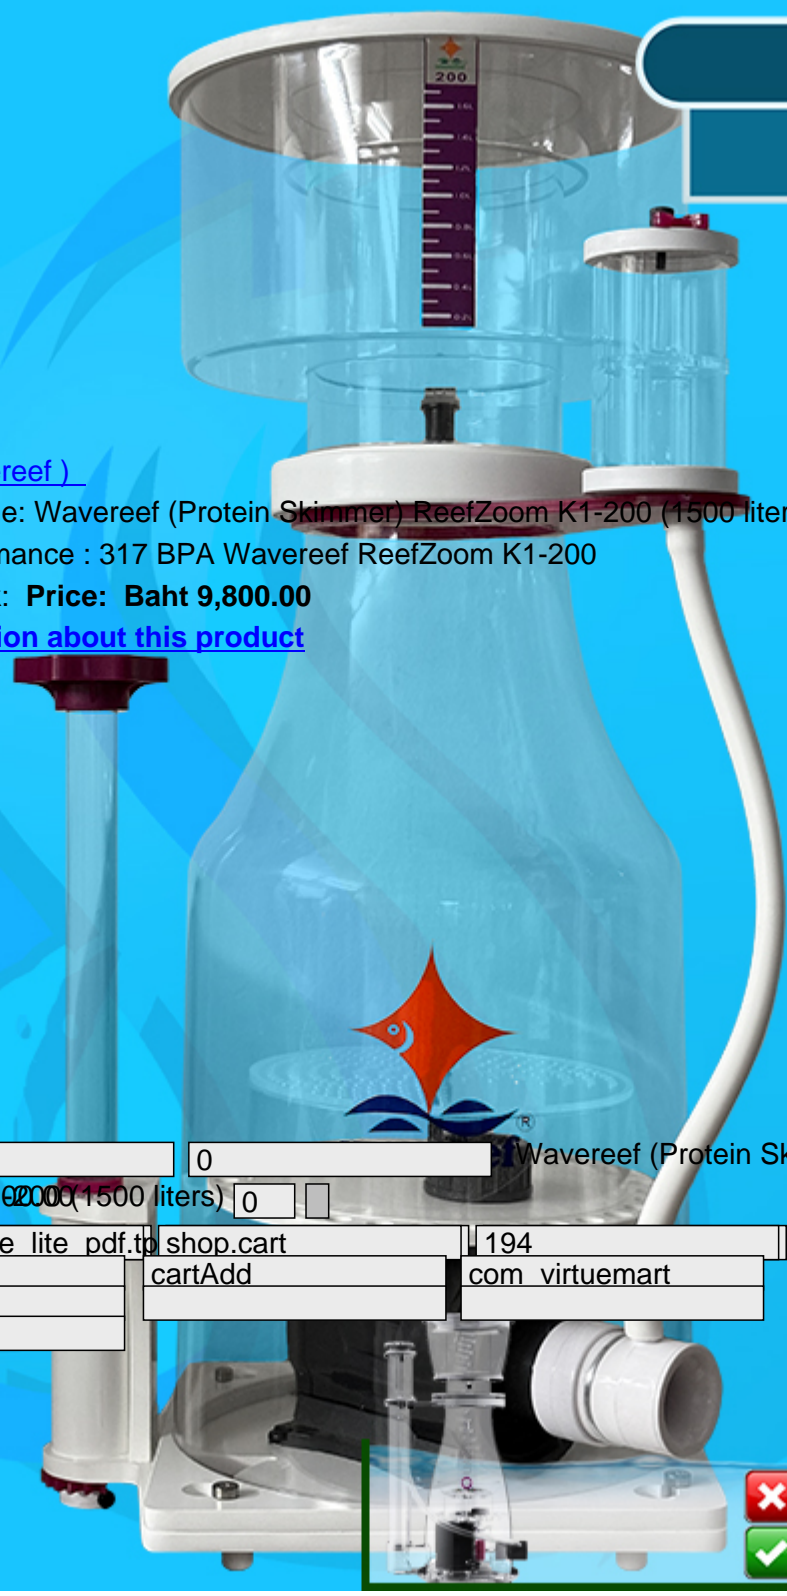

18w
AIR 900
liters/hr

Brand: ([Wavereef](#))

Product Name: Wavereef (Protein Skimmer) ReefZoom K1-200 (1500 liters)

SKU: Performance : 317 BPA Wavereef ReefZoom K1-200

Barcode Link: Price: Baht 9,800.00

[Ask a question about this product](#)

363 0 Wavereef (Protein Skimmer) ReefZoom K1-200 (1500 liters) 0

shop.flypage lite pdf.to shop.cart 194
cartAdd com virtuemart

Add to Cart