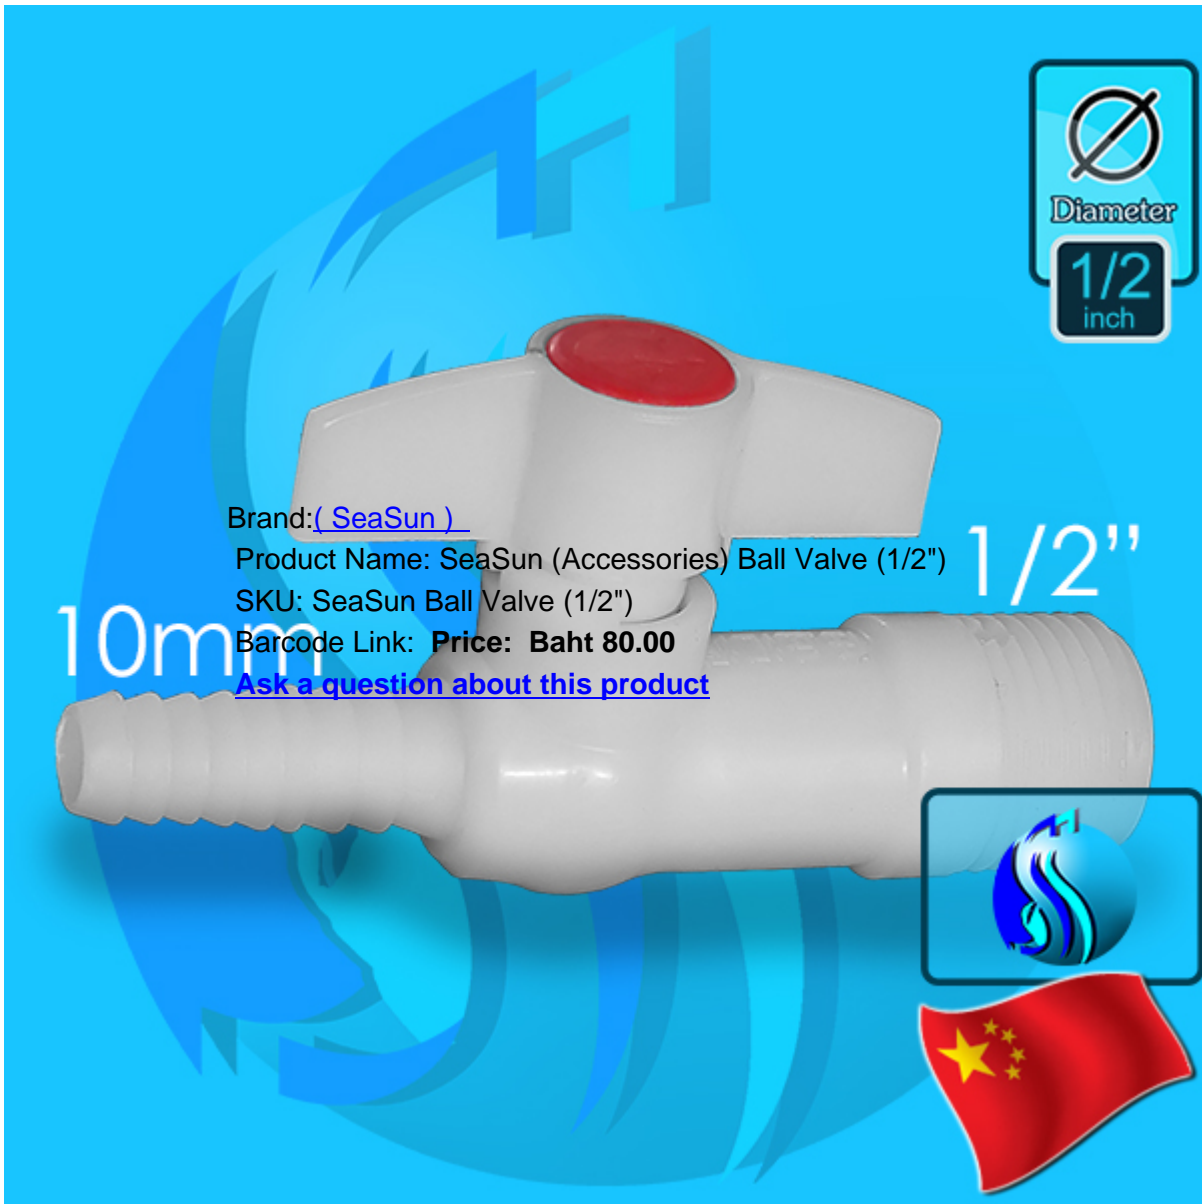

**seasunaquarium.com**

**SeaSun aquarium**

[Aquarium Product](#)

[Overflow Box & Skimmer Surface \(Freshwater & Saltwater\)](#)

SeaSun (Accessories) Ball Valve (1/2")

[SeaSun \(Accessories\) Air Flow Needle Valve W 4mm](#) [SeaSun \(Accessories\) Chong Heng Outflow YM-006C](#)  
[12mm Lily Glass Pipe](#)

Brand:( [SeaSun](#) )

Product Name: SeaSun (Accessories) Ball Valve (1/2")

SKU: SeaSun Ball Valve (1/2")

Barcode Link: **Price: Baht 80.00**

[Ask a question about this product](#)

[Vendor Information](#)