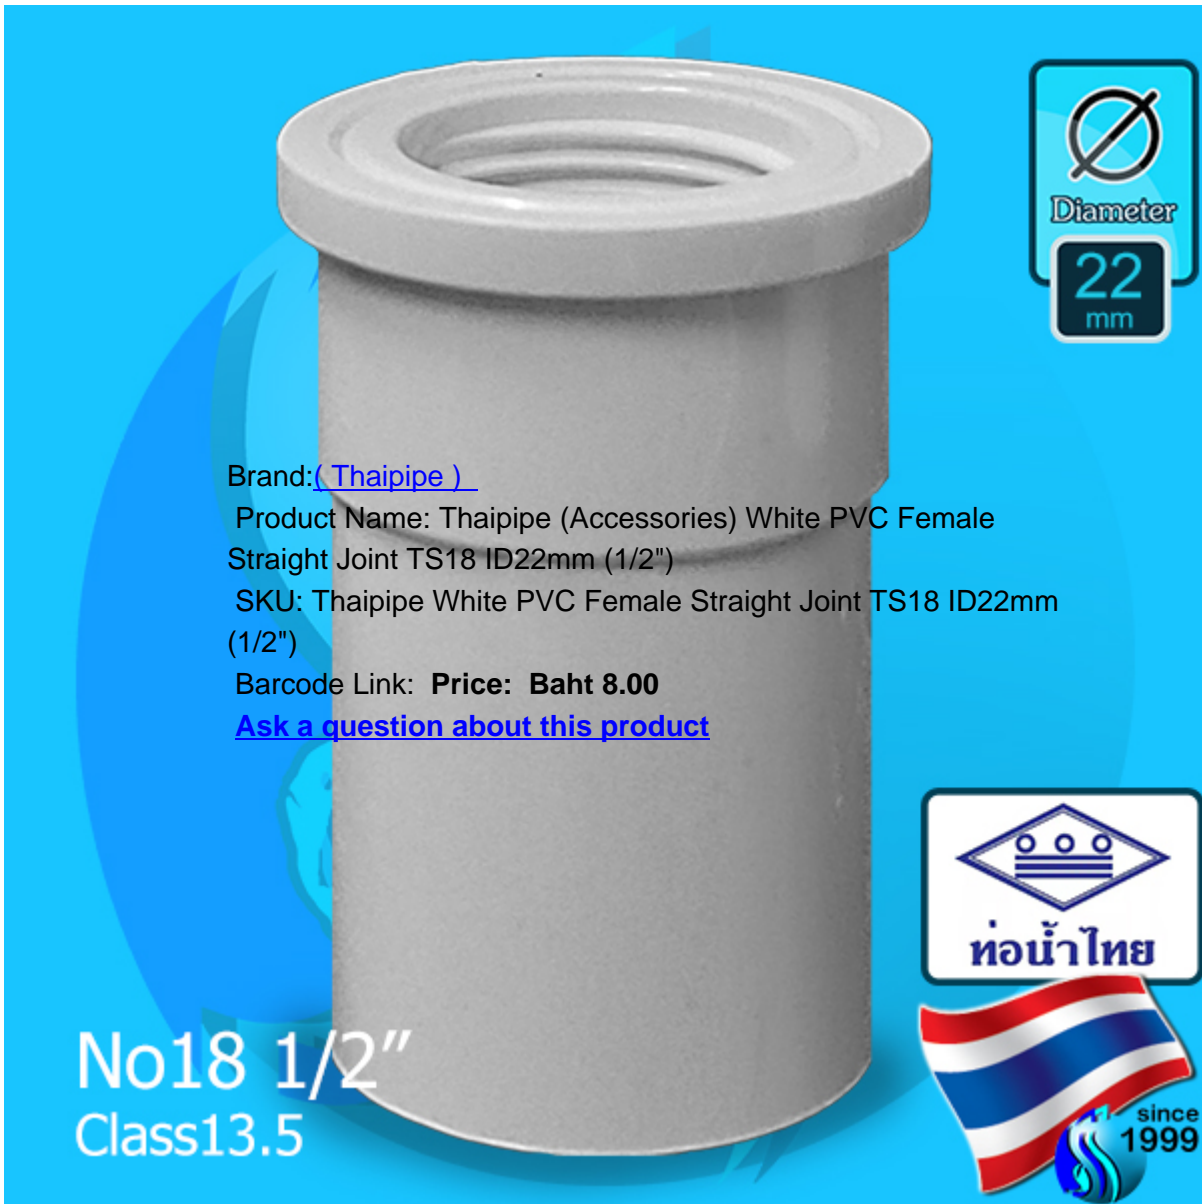

seasunaquarium.com

SeaSun aquarium

[Search by Brand](#)

[Discontinued](#)

Thaipipe (Accessories) White PVC Female Straight Joint TS18 ID22mm (1/2")

[Thaipipe \(Accessories\) White PVC Female 90 Degree Joint TS25 ID34mm \(1"\)](#) [Thaipipe \(Accessories\) White PVC Female Straight Joint TS20 ID26mm \(3/4"\)](#)

Brand: ([Thaipipe](#))

Product Name: Thaipipe (Accessories) White PVC Female
Straight Joint TS18 ID22mm (1/2")

SKU: Thaipipe White PVC Female Straight Joint TS18 ID22mm
(1/2")

Barcode Link: **Price: Baht 8.00**