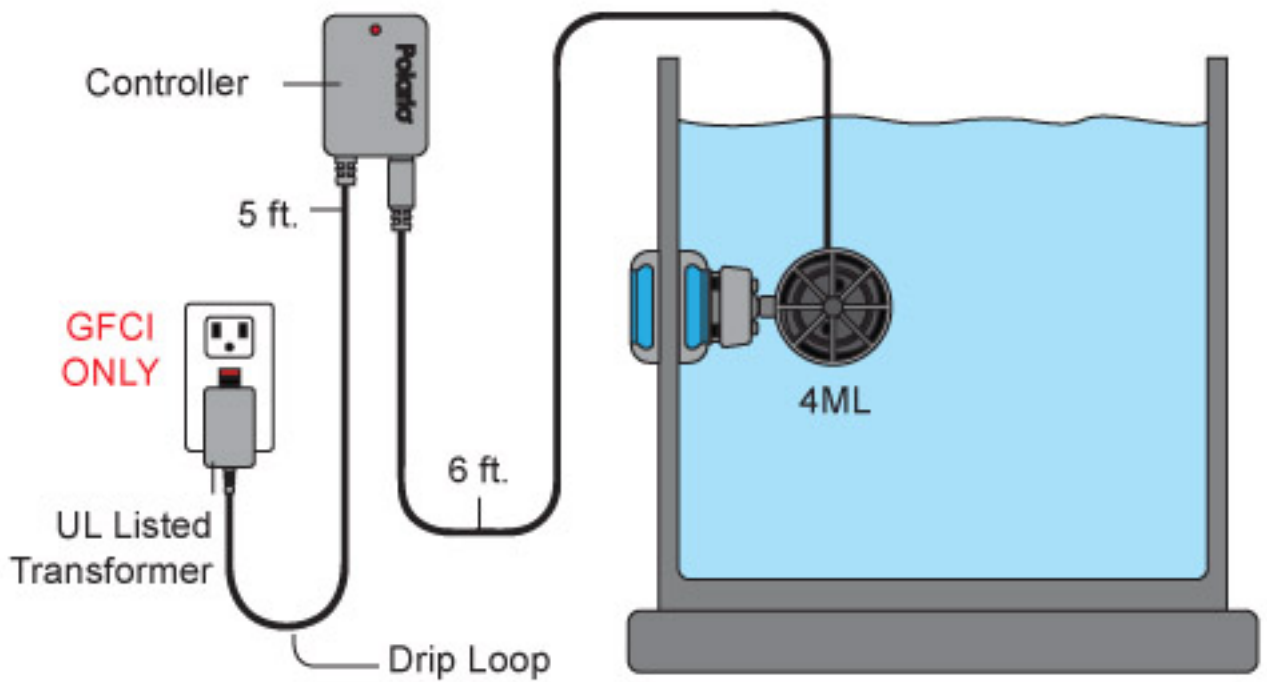

Brand: ([Taam](#))

Product Name: Taam (Wave Pump) Polario Turbine Dual Action Programmable 4ML (4000 L/hr) (9 VDC)

SKU: Taam Polario Turbine Dual Action Programmable 4ML (4000 L/hr) (9 VDC)

Barcode Link: Price: **Baht 2,500.00**

[Ask a question about this product](#)

Item #	Watt 220V/60Hz	Pump Size L x Dia. (Approx.)	Flow Rate GPH/LPH	Aquarium Size (Approx.)	Output O.D.
4ML	3.5w	1.9in x 2in (4.8cm x 5cm)	1000/4000	10-20 Gal. (35-80 Ltr.)	50mm/2in
7ML	11.5w	2.1in x 2.4in (5.4cm x 6cm)	1800/7000	30-50 Gal. (115-190 Ltr.)	60mm/2.4in
10ML	12.5w				

2600/10000

40-100 Gal.
(150-380
Ltr.)

1. Strainers
2. Main Pump Housing
3. Ceramic Shaft
4. Propeller
5. 4x rubber tension bands

- 6. 360 degree mounting bracket
- 7. Magnet mount
- 8. Fuse
- 9. Controller
- 10. Transformer
- 11. Receptable plug