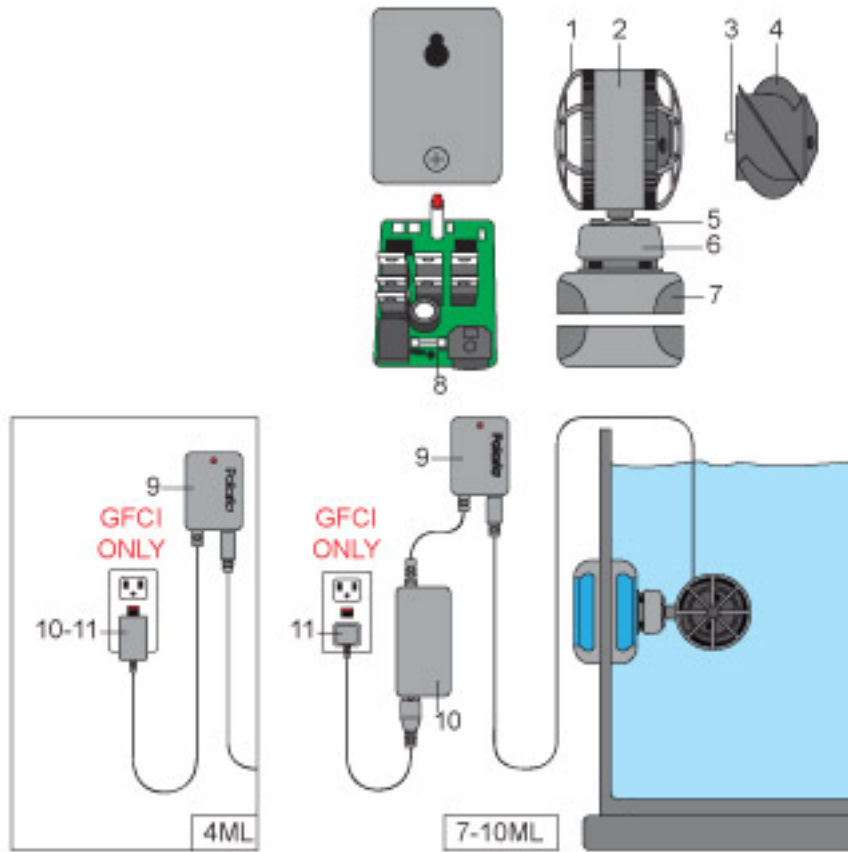

Brand: ([Taam](#))

Product Name: Taam (Wave Pump) Polario Turbine Dual Action Programmable 4ML (4000 L/hr) (9 VDC)

SKU: Taam Polario Turbine Dual Action Programmable 4ML (4000 L/hr) (9 VDC)

Barcode Link: Price: **Baht 2,500.00**

[Ask a question about this product](#)

Item #	Watt 220V/60Hz	Pump Size L x Dia. (Approx.)	Flow Rate GPH/LPH	Aquarium Size (Approx.)	Output O.D.
4ML	3.5w	1.9in x 2in (4.8cm x 5cm)	1000/4000	10-20 Gal. (35-80 Ltr.)	50mm/2in
7ML	11.5w	2.1in x 2.4in (5.4cm x 6cm)	1800/7000	30-50 Gal. (115-190 Ltr.)	60mm/2.4in
10ML	12.5w				

2600/10000

40-100 Gal.
(150-380
Ltr.)

1. Strainers
2. Main Pump Housing
3. Ceramic Shaft
4. Propeller
5. 4x rubber tension bands

- 6. 360 degree mounting bracket
- 7. Magnet mount
- 8. Fuse
- 9. Controller
- 10. Transformer
- 11. Receptable plug