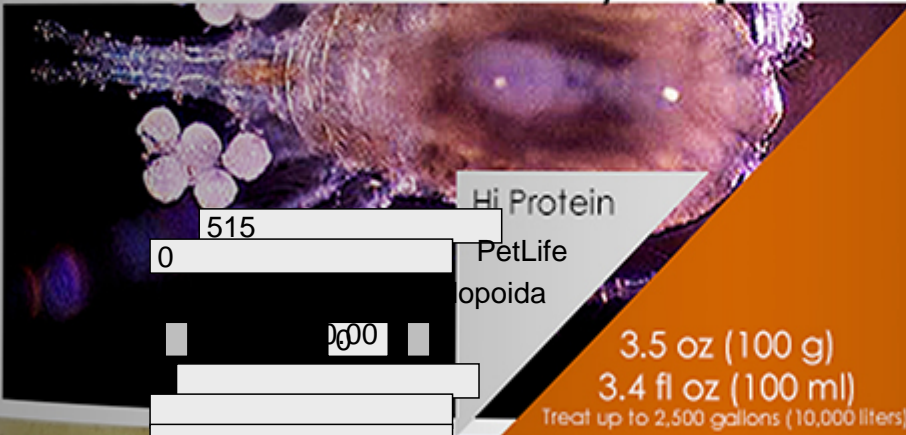

200-500micr

3.5 oz (100 g)  
3.4 fl oz (100 ml)  
Treat up to 2,500 gallons (10,000 liters)

Sinking

shop.flypage lite pdf.tpl  
shop.cart  
113  
cartAdd  
com\_virtuemart  
4

**Benefits :**

Hi protein , vitamins and amino acids.