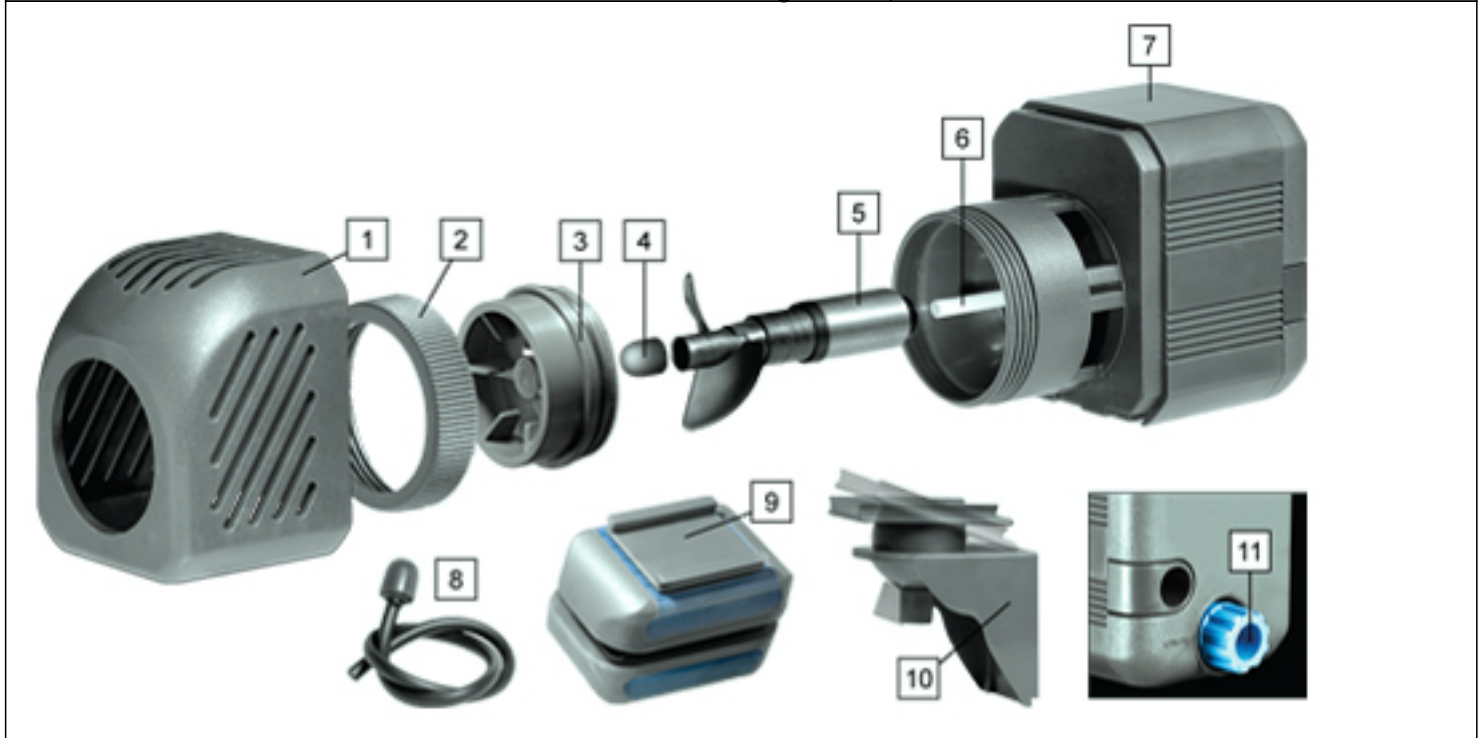

SEIO P530	3w	3.2in x 1.9in x 2.3in (8.3cm x 4.9cm x 5.9cm)	530/2000	15-40g	6ft/180cm		3/8in	1lb 11oz
SEIO P1000		4.2in x 2.1in x 2.6in (10.8cm x 5.5cm x 6.6cm)			6ft/180cm		1/2in	1lb 15oz
SEIO P1500	12w	4.7in x 2.4in x 2.9in (12cm x 6.2cm x 7.4cm)			6ft/180cm		1/2in	2lb 3.7oz

5.7w	1. Main housing strainer 2. Well cover lock nut 3. Impeller well cover 4. Bushing	40-100g	5. Prop impeller 6. Ceramic shaft 7. Motor housing 8. Air tubing & silencer

MM100

MM200

Replacement Part